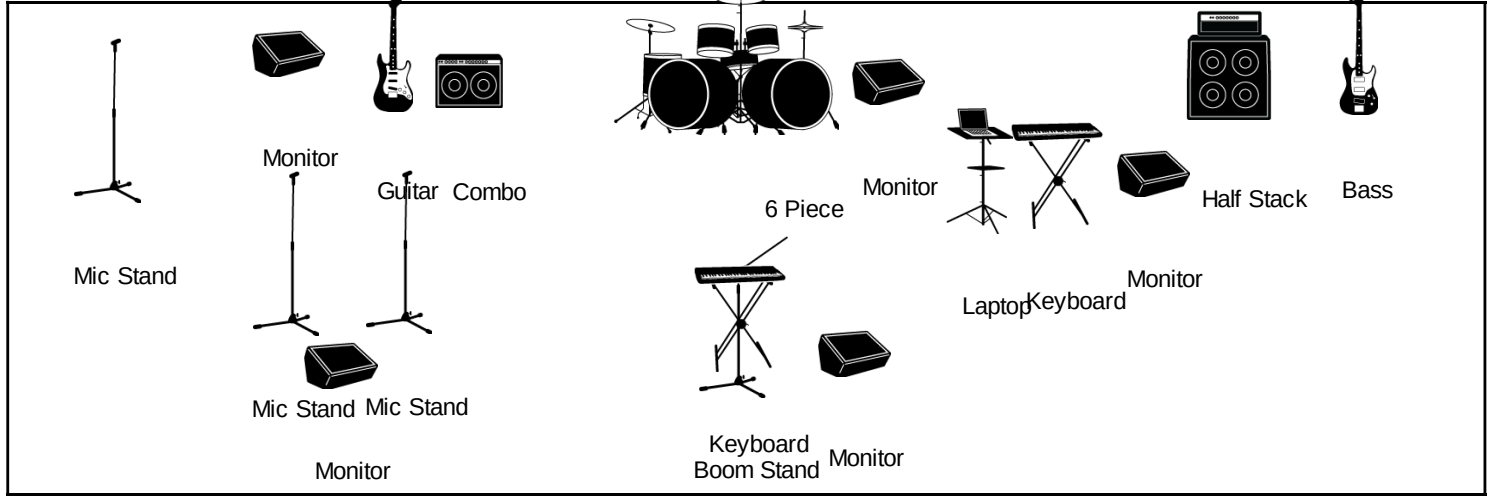

STAGE PLOT DESIGNER

BAND NAME
Kendre Streeter

VENUE
SIR

SHOW DATE / TIME
12/10/15, 6-10pm

STAGE

NOTES

INPUT LIST

Justin- Standard 3 tom drum kit all toms mic. mic for kick. mic for snare/hihat. two overheads and monitor to the left of him.

Bass- stands stage left. bass rig sits rear stage left

Brandon- electric guitar, stands stage right. guitar rig sits rear stage right monitor to the right